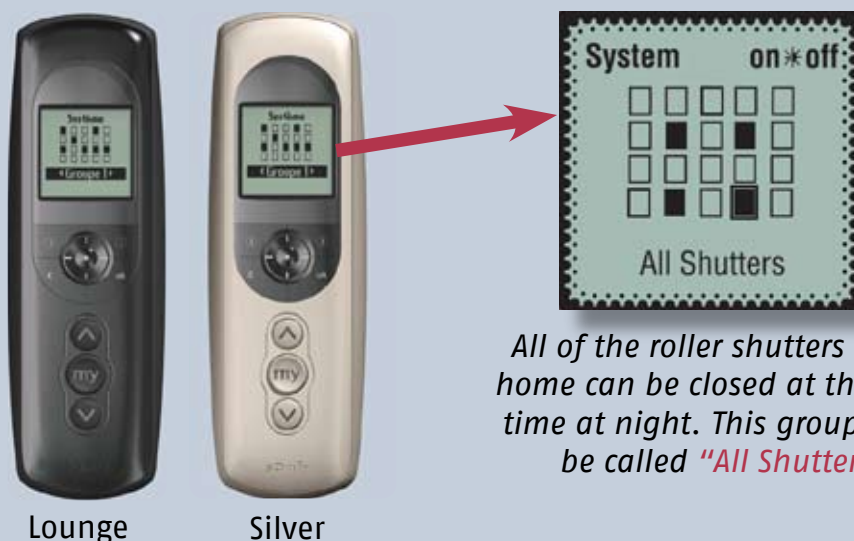

New products

Telis Composio RTS

Somfy's new 20 Channel transmitter, the *Composio RTS* is now available. All motorised items: roller shutters, internal and external blinds, windows and garage door and gate openers equipped with a Radio Technology Somfy (RTS) receiver, can be controlled by the new *Composio RTS*.

Composio RTS features a large LCD screen allowing the user to easily navigate around the menus and groups. A group may consist of one or more motors or receivers. For example a group could be "All Shutters" controlling all the Roller Shutters on a house allowing them to be all closed together at night.